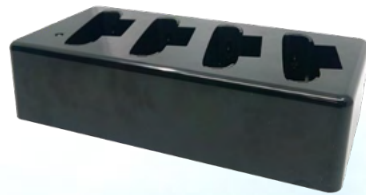

EA520 Rugged Smartphone Accessories Brochure

Updated in
2024/04

Accessories Overview

EA520 Rugged Smartphone

Hand Strap

USB 2.0 Type-C Cable

Adapter (US) for Terminal

Boot case

9H Glass Screen Protector

Gun Grip

1-slot USB Cradle

1-slot Charging Cradle

4-slot Terminal Charging Cradle

4-slot Battery Charger

Vehicle Cradle

Battery

Adaptor with plugs

Wearable Kit

Stylus

Coiled Strap

EA520 Rugged Smartphone

Accessories List - 1

**Battery 3.8V
4250mAh**
PN#1400-900063G

**USB 2.0 Type-C
Cable**
PN#1550-905919G

EA520 Rugged Smartphone

**Compatible with EA520 with gun grip or boot case*
** Detachable part is built in the cradle. Please remove it for EA520 w/ boot case*

Accessories List - 3 1-slot Cradle

1-Slot Charging Cradle
PN#5000-900092G