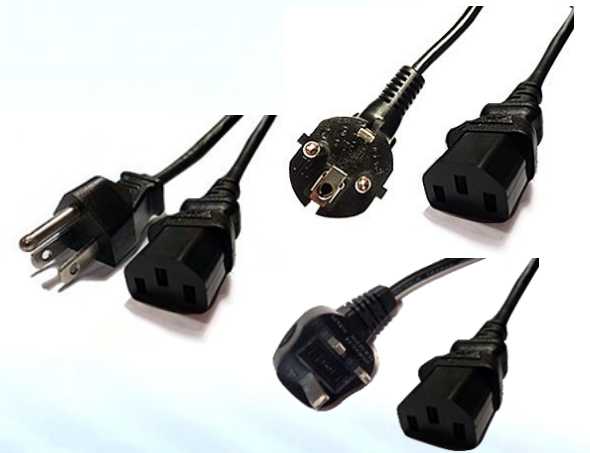

Accessories List - 4

Vehicle Cradle

EA520 Vehicle Cradle
PN#5000-900097G

USB 2.0 Type-C Cable
PN#1550-905919G

EA520 Rugged Smartphone

**Optional
*Please install the **Detachable part**
in the cradle for EA520 w/o boot
case
PN#386566G*

Accessories List - 4

Vehicle Cradle

EA520 Vehicle Cradle
PN#5000-900097G

**USB 2.0 Type-C
Cable**
PN#1550-905919G

Ball Joint Part
(w/ AMPs screws)
PN#MKP234

**Dashboard
Mount Only**
PN#MNU131

**HD AMPs
mount**
PN#MNU232

Optional

EA520 Rugged Smartphone

Accessories List - 5

4-slot Battery Charger

EA520 4-slot Battery Charger
PN#5100-900033G

12V/5A Power Supply
PN#1010-900068G

**3-pin Power Cord
(optional)**
(US) #1010-601551G
(EU) #1550-602333G
(UK) #1550-602689G

EA520 Rugged Smartphone

**Default attached cover on the cradle for EA520 w/o boot case*4*

Accessories List - 6 4-slot Terminal Charging Cradle

EA520 4-slot Charging Cradle
PN#5000-900100G

12V/5A Power Supply
PN#1010-900068G