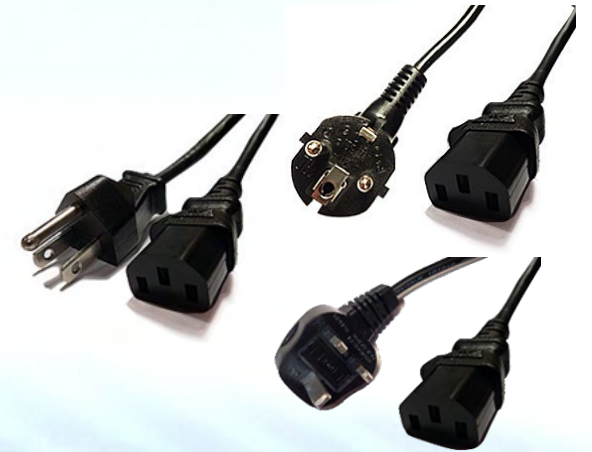

Accessories List - 4

Vehicle Cradle

EA520 Vehicle Cradle
PN#5000-900097G

USB 2.0 Type-C Cable
PN#1550-905919G

EA520 Rugged Smartphone

**Optional
*Please install the **Detachable part**
in the cradle for EA520 w/o boot
case
PN#386566G*

Accessories List - 4

Vehicle Cradle

EA520 Vehicle Cradle
PN#5000-900097G

**USB 2.0 Type-C
Cable**
PN#1550-905919G

Ball Joint Part
(w/ AMPs screws)
PN#MKP234

**Dashboard
Mount Only**
PN#MNU131

**HD AMPs
mount**
PN#MNU232

Optional

EA520 Rugged Smartphone

Accessories List - 5

4-slot Battery Charger

EA520 4-slot Battery Charger
PN#5100-900033G

12V/5A Power Supply
PN#1010-900068G

**3-pin Power Cord
(optional)**
(US) #1010-601551G
(EU) #1550-602333G
(UK) #1550-602689G

EA520 Rugged Smartphone

**Default attached cover on the cradle for EA520 w/o boot case*4*

Accessories List - 6 4-slot Terminal Charging Cradle

EA520 4-slot Charging Cradle
PN#5000-900100G

12V/5A Power Supply
PN#1010-900068G